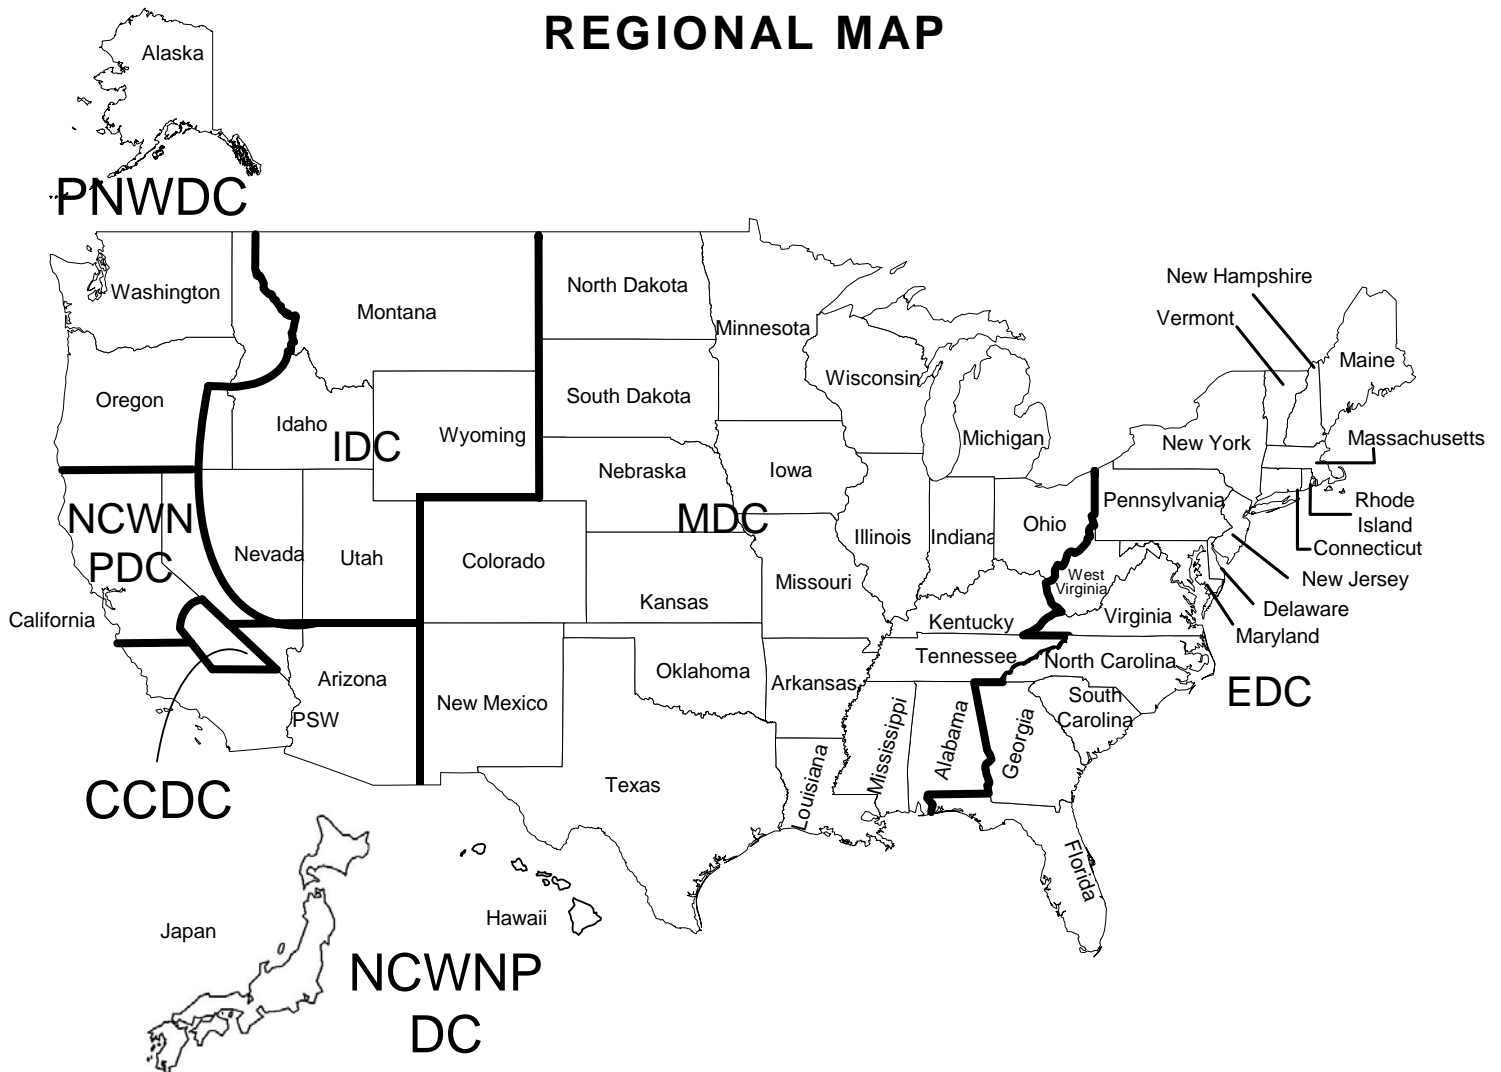

# NATIONAL JAPANESE AMERICAN CITIZENS LEAGUE REGIONAL MAP

## JACL'S 7 DISTRICT COUNCILS

<u>District Council</u>	<u># of Chapters</u>
Northern California/Western Nevada/Pacific District Council (NCWNPDC)	32
Pacific Southwest District Council (PSWDC)	32
Intermountain District Council (IDC)	8
Central California District Council (CCDC)	10
Pacific Northwest District Council (PNWDC)	10
Midwest District Council (MDC)	15
Eastern District Council (EDC)	6